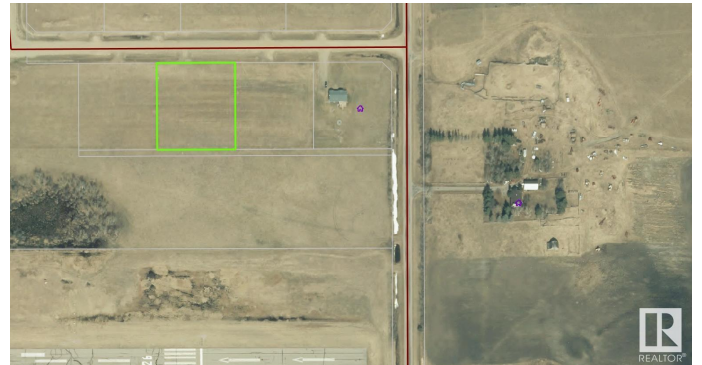

\$59,500 - Twp Rd 614 Rge Rd 455, Rural Bonnyville M.D.

MLS® #E4402437

\$59,500

0 Bedroom, 0.00 Bathroom,
Rural on 1.53 Acres

White Rose Estates, Rural Bonnyville M.D.,
AB

Country Residential acreage in White Rose Estates subdivision only 2 miles north of Sobey's in Bonnyville. Access road will be paved to approaches. Practical restrictive covenants. This 1.53 acre parcel has power already paid for and gas is conveniently available at the property line. High land makes for minimal site prep. Great proximity to town at a great price!

Essential Information

MLS® #	E4402437
Price	\$59,500
Bathrooms	0.00
Acres	1.53
Type	Rural
Sub-Type	Vacant Lot/Land
Status	Active

Community Information

Address	Twp Rd 614 Rge Rd 455
Area	Rural Bonnyville M.D.
Subdivision	White Rose Estates
City	Rural Bonnyville M.D.
County	ALBERTA
Province	AB
Postal Code	T9N 2G9